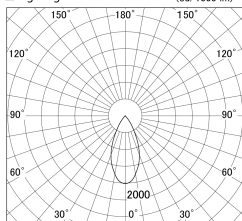

■ Lighting Distribution Curve (cd/1000 lm)