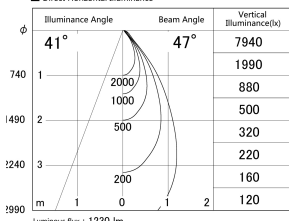

Item no. DD161-1545MB9027

Series Name: AMMA Φ 80 series Lens type adjustable Antiglare (DD161-AG)

■ Lighting Distribution Curve (cd/1000 lm)

Installation	Recessed mount
Type	AMMA Φ80 series Lens type adjustable Antiglare (DD161-AG)
Fixture wattage	14W
Beam angle	47
Color Temp.	2700K
CRI	Ra>90
Luminous	1229 lm
Body	Die-castaluminumalloy
Body finish	N/A
Trim finish	Black
Reflector finish	Mirror
IP Rate	IP20
Light source	COB module
Input Voltage	AC220~240V
Dimming Type	Non-Dimmable
Certificate	CE,CCC
Cut Hole	80mm