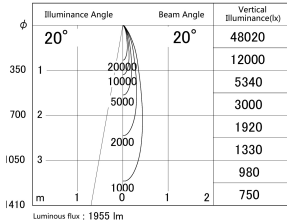

Item no. DD161-2020MB9027

Series Name: AMMA Φ80 series Lens type adjustable Antiglare (DD161-AG)

■ Lighting Distribution Curve (cd/1000 lm)

Installation	Recessed mount
Type	AMMA Φ80 series Lens type adjustable Antiglare (DD161-AG)
Fixture wattage	21W
Beam angle	20
Color Temp.	2700K
CRI	Ra>90
Luminous	1956 lm
Body	Die-cast aluminum alloy
Body finish	N/A
Trim finish	Black
Reflector finish	Mirror
IP Rate	IP20
Light source	COB module
Input Voltage	AC220~240V
Dimming Type	Non-Dimmable
Certificate	CE,CCC
Cut Hole	80mm