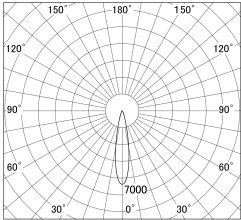

■ Lighting Distribution Curve (cd/1000 lm)