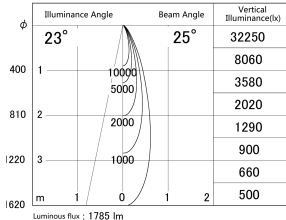

Item no. DD161-2025MB9027

Series Name: AMMA Φ 80 series Lens type adjustable Antiglare (DD161-AG)

■ Lighting Distribution Curve (cd/1000 lm)

Luminous flux : 1785 lm

Installation	Recessed mount
Type	AMMA Φ80 series Lens type adjustable Antiglare (DD161-AG)
Fixture wattage	21W
Beam angle	25
Color Temp.	2700K
CRI	Ra>90
Luminous	1787 lm
Body	Die-cast aluminum alloy
Body finish	N/A
Trim finish	Black
Reflector finish	Mirror
IP Rate	IP20
Light source	COB module
Input Voltage	AC220~240V
Dimming Type	Non-Dimmable
Certificate	CE,CCC
Cut Hole	80mm