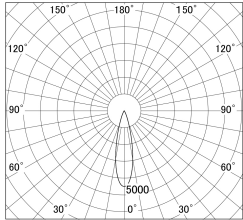

■ Lighting Distribution Curve (cd/1000 lm)