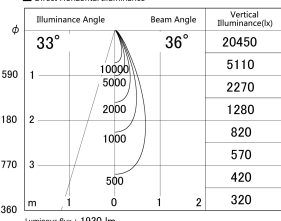

Item no. DD161-2035MB9027

Series Name: AMMA Φ 80 series Lens type adjustable Antiglare (DD161-AG)

■ Lighting Distribution Curve (cd/1000 lm)

Installation	Recessed mount
Type	AMMA Φ80 series Lens type adjustable Antiglare (DD161-AG)
Fixture wattage	21W
Beam angle	36
Color Temp.	2700K
CRI	Ra>90
Luminous	1930 lm
Body	Die-castaluminumalloy
Body finish	N/A
Trim finish	Black
Reflector finish	Mirror
IP Rate	IP20
Light source	COB module
Input Voltage	AC220~240V
Dimming Type	Non-Dimmable
Certificate	CE,CCC
Cut Hole	80mm