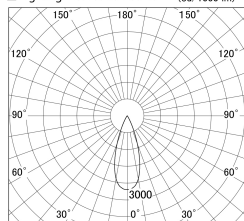

■ Lighting Distribution Curve (cd/1000 lm)