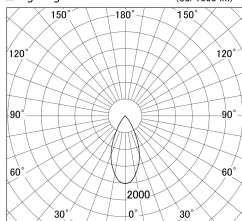

■ Lighting Distribution Curve (cd/1000 lm)