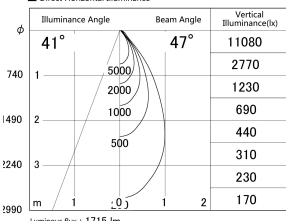

Item no. DD161-2045MB9027

Series Name: AMMA Φ 80 series Lens type adjustable Antiglare (DD161-AG)

■ Lighting Distribution Curve (cd/1000 lm)

Installation	Recessed mount
Type	AMMA Φ80 series Lens type adjustable Antiglare (DD161-AG)
Fixture wattage	21W
Beam angle	47
Color Temp.	2700K
CRI	Ra>90
Luminous	1715 lm
Body	Die-cast aluminum alloy
Body finish	N/A
Trim finish	Black
Reflector finish	Mirror
IP Rate	IP20
Light source	COB module
Input Voltage	AC220~240V
Dimming Type	Non-Dimmable
Certificate	CE,CCC
Cut Hole	80mm