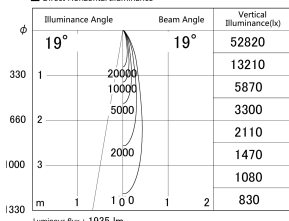

Item no. DD161-2520MB9027

Series Name: AMMA Φ 80 series Lens type adjustable Antiglare (DD161-AG)

■ Lighting Distribution Curve (cd/1000 lm)

Installation	Recessed mount
Type	AMMA Φ80 series Lens type adjustable Antiglare (DD161-AG)
Fixture wattage	24W
Beam angle	19
Color Temp.	2700K
CRI	Ra>90
Luminous	1936 lm
Body	Die-cast aluminum alloy
Body finish	N/A
Trim finish	Black
Reflector finish	Mirror
IP Rate	IP20
Light source	COB module
Input Voltage	AC220~240V
Dimming Type	Non-Dimmable
Certificate	CE,CCC
Cut Hole	80mm