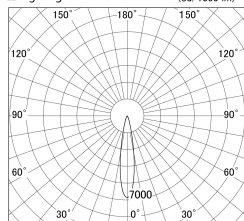

■ Lighting Distribution Curve (cd/1000 lm)