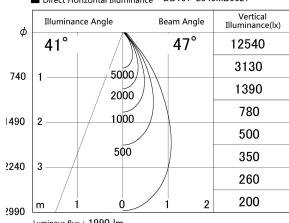

Item no. DD161-2545MB9027

Series Name: AMMA Φ 80 series Lens type adjustable Antiglare (DD161-AG)

■ Lighting Distribution Curve (cd/1000 lm)

Installation	Recessed mount
Type	AMMA Φ80 series Lens type adjustable Antiglare (DD161-AG)
Fixture wattage	24W
Beam angle	47
Color Temp.	2700K
CRI	Ra>90
Luminous	1991 lm
Body	Die-cast aluminum alloy
Body finish	N/A
Trim finish	Black
Reflector finish	Mirror
IP Rate	IP20
Light source	COB module
Input Voltage	AC220~240V
Dimming Type	Non-Dimmable
Certificate	CE,CCC
Cut Hole	80mm