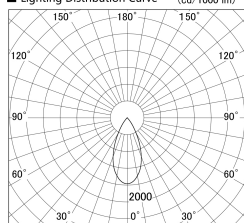

■ Lighting Distribution Curve (cd/1000 lm)