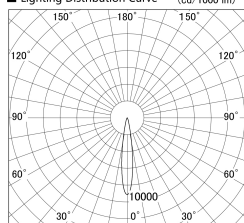

■ Lighting Distribution Curve (cd/1000 lm)