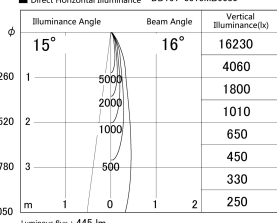

Item no. DD161-0515MB9030

Series Name: AMMA Φ 80 series Lens type adjustable Antiglare (DD161-AG)

■ Lighting Distribution Curve (cd/1000 lm)

Installation	Recessed mount
Type	AMMA Φ80 series Lens type adjustable Antiglare (DD161-AG)
Fixture wattage	5W
Beam angle	16
Color Temp.	3000K
CRI	Ra>90
Luminous	443 lm
Body	Die-cast aluminum alloy
Body finish	N/A
Trim finish	Black
Reflector finish	Mirror
IP Rate	IP20
Light source	COB module
Input Voltage	AC220~240V
Dimming Type	Non-Dimmable
Certificate	CE,CCC
Cut Hole	80mm