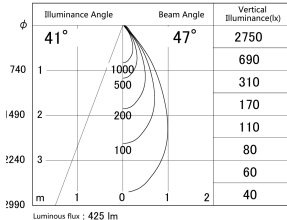

Item no. DD161-0545MB9030

Series Name: AMMA Φ80 series Lens type adjustable Antiglare (DD161-AG)

■ Lighting Distribution Curve (cd/1000 lm)

Installation	Recessed mount
Type	AMMA Φ80 series Lens type adjustable Antiglare (DD161-AG)
Fixture wattage	5W
Beam angle	47
Color Temp.	3000K
CRI	Ra>90
Luminous	426 lm
Body	Die-cast aluminum alloy
Body finish	N/A
Trim finish	Black
Reflector finish	Mirror
IP Rate	IP20
Light source	COB module
Input Voltage	AC220~240V
Dimming Type	Non-Dimmable
Certificate	CE,CCC
Cut Hole	80mm