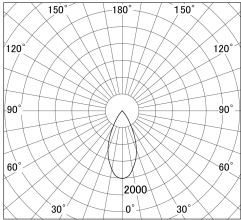

■ Lighting Distribution Curve (cd/1000 lm)