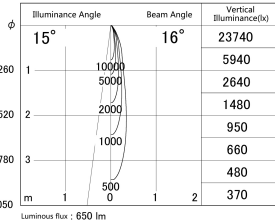

Item no. DD161-0815MB9030

Series Name: AMMA Φ 80 series Lens type adjustable Antiglare (DD161-AG)

■ Lighting Distribution Curve (cd/1000 lm)

Installation	Recessed mount
Type	AMMA Φ80 series Lens type adjustable Antiglare (DD161-AG)
Fixture wattage	7.5W
Beam angle	16
Color Temp.	3000K
CRI	Ra>90
Luminous	648 lm
Body	Die-cast aluminum alloy
Body finish	N/A
Trim finish	Black
Reflector finish	Mirror
IP Rate	IP20
Light source	COB module
Input Voltage	AC220~240V
Dimming Type	Non-Dimmable
Certificate	CE,CCC
Cut Hole	80mm