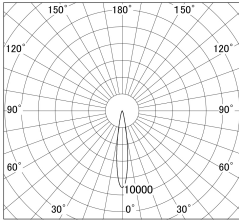

■ Lighting Distribution Curve (cd/1000 lm)