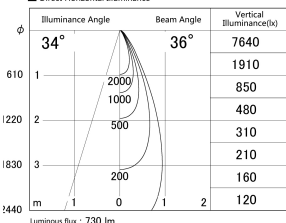

Luminous flux : 730 lm