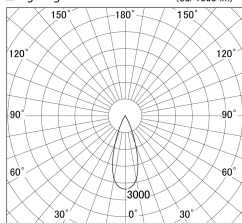

■ Lighting Distribution Curve (cd/1000 lm)

Luminous flux : 730 lm