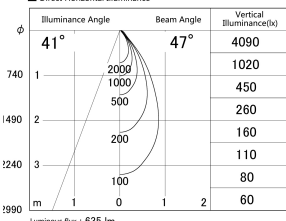

Item no. DD161-0845MB9030

Series Name: AMMA Φ80 series Lens type adjustable Antiglare (DD161-AG)

■ Lighting Distribution Curve (cd/1000 lm)

Installation	Recessed mount
Type	AMMA Φ80 series Lens type adjustable Antiglare (DD161-AG)
Fixture wattage	7.5W
Beam angle	47
Color Temp.	3000K
CRI	Ra>90
Luminous	634 lm
Body	Die-cast aluminum alloy
Body finish	N/A
Trim finish	Black
Reflector finish	Mirror
IP Rate	IP20
Light source	COB module
Input Voltage	AC220~240V
Dimming Type	Non-Dimmable
Certificate	CE,CCC
Cut Hole	80mm