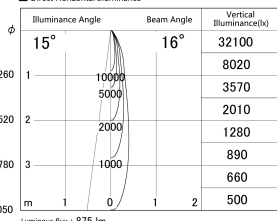

Item no. DD161-1015MB9030

Series Name: AMMA Φ 80 series Lens type adjustable Antiglare (DD161-AG)

■ Lighting Distribution Curve (cd/1000 lm)

Installation	Recessed mount
Type	AMMA Φ80 series Lens type adjustable Antiglare (DD161-AG)
Fixture wattage	10.5W
Beam angle	16
Color Temp.	3000K
CRI	Ra>90
Luminous	876 lm
Body	Die-cast aluminum alloy
Body finish	N/A
Trim finish	Black
Reflector finish	Mirror
IP Rate	IP20
Light source	COB module
Input Voltage	AC220~240V
Dimming Type	Non-Dimmable
Certificate	CE,CCC
Cut Hole	80mm