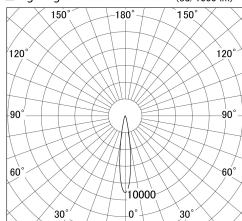

■ Lighting Distribution Curve (cd/1000 lm)