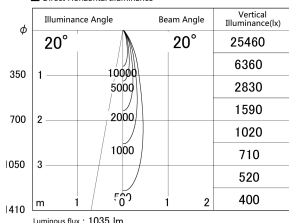

Item no. DD161-1020MB9030

Series Name: AMMA Φ80 series Lens type adjustable Antiglare (DD161-AG)

■ Lighting Distribution Curve (cd/1000 lm)

Installation	Recessed mount
Type	AMMA Φ80 series Lens type adjustable Antiglare (DD161-AG)
Fixture wattage	10.5W
Beam angle	20
Color Temp.	3000K
CRI	Ra>90
Luminous	1037 lm
Body	Die-cast aluminum alloy
Body finish	N/A
Trim finish	Black
Reflector finish	Mirror
IP Rate	IP20
Light source	COB module
Input Voltage	AC220~240V
Dimming Type	Non-Dimmable
Certificate	CE,CCC
Cut Hole	80mm