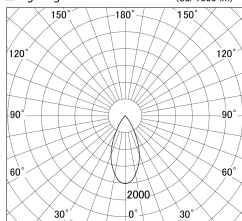

■ Lighting Distribution Curve (cd/1000 lm)