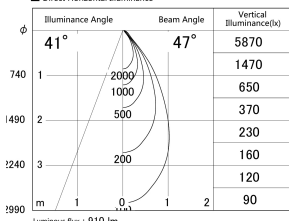

Item no. DD161-1045MB9030

Series Name: AMMA Φ 80 series Lens type adjustable Antiglare (DD161-AG)

■ Lighting Distribution Curve (cd/1000 lm)

Installation	Recessed mount
Type	AMMA Φ80 series Lens type adjustable Antiglare (DD161-AG)
Fixture wattage	10.5W
Beam angle	47
Color Temp.	3000K
CRI	Ra>90
Luminous	909 lm
Body	Die-cast aluminum alloy
Body finish	N/A
Trim finish	Black
Reflector finish	Mirror
IP Rate	IP20
Light source	COB module
Input Voltage	AC220~240V
Dimming Type	Non-Dimmable
Certificate	CE,CCC
Cut Hole	80mm