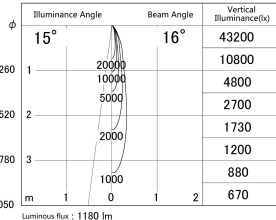

Item no. DD161-1515MB9030

Series Name: AMMA Φ 80 series Lens type adjustable Antiglare (DD161-AG)

■ Lighting Distribution Curve (cd/1000 lm)

Installation	Recessed mount
Type	AMMA Φ80 series Lens type adjustable Antiglare (DD161-AG)
Fixture wattage	14W
Beam angle	16
Color Temp.	3000K
CRI	Ra>90
Luminous	1179 lm
Body	Die-cast aluminum alloy
Body finish	N/A
Trim finish	Black
Reflector finish	Mirror
IP Rate	IP20
Light source	COB module
Input Voltage	AC220~240V
Dimming Type	Non-Dimmable
Certificate	CE,CCC
Cut Hole	80mm