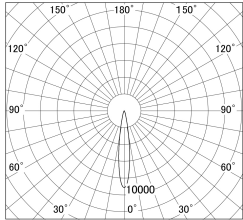

■ Lighting Distribution Curve (cd/1000 lm)