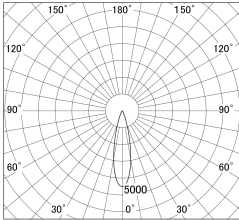

■ Lighting Distribution Curve (cd/1000 lm)