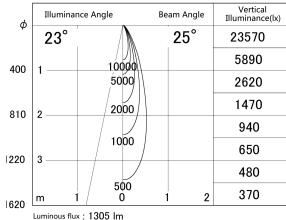

Item no. DD161-1525MB9030

Series Name: AMMA Φ 80 series Lens type adjustable Antiglare (DD161-AG)

■ Lighting Distribution Curve (cd/1000 lm)

Installation	Recessed mount
Type	AMMA Φ80 series Lens type adjustable Antiglare (DD161-AG)
Fixture wattage	14W
Beam angle	25
Color Temp.	3000K
CRI	Ra>90
Luminous	1306 lm
Body	Die-cast aluminum alloy
Body finish	N/A
Trim finish	Black
Reflector finish	Mirror
IP Rate	IP20
Light source	COB module
Input Voltage	AC220~240V
Dimming Type	Non-Dimmable
Certificate	CE,CCC
Cut Hole	80mm