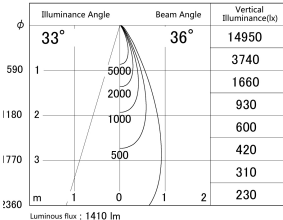

Luminous flux : 1410 lm