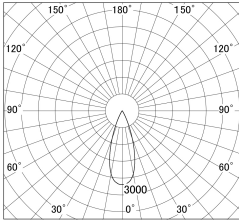

■ Lighting Distribution Curve (cd/1000 lm)

Luminous flux : 1410 lm