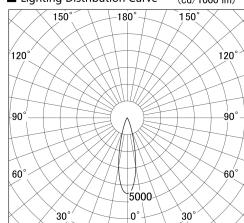

■ Lighting Distribution Curve (cd/1000 lm)