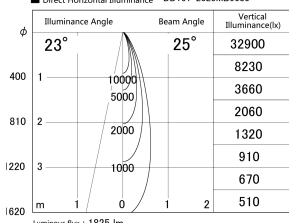

Item no. DD161-2025MB9030

Series Name: AMMA Φ 80 series Lens type adjustable Antiglare (DD161-AG)

■ Lighting Distribution Curve (cd/1000 lm)

Installation	Recessed mount
Type	AMMA Φ80 series Lens type adjustable Antiglare (DD161-AG)
Fixture wattage	21W
Beam angle	25
Color Temp.	3000K
CRI	Ra>90
Luminous	1823 lm
Body	Die-cast aluminum alloy
Body finish	N/A
Trim finish	Black
Reflector finish	Mirror
IP Rate	IP20
Light source	COB module
Input Voltage	AC220~240V
Dimming Type	Non-Dimmable
Certificate	CE,CCC
Cut Hole	80mm