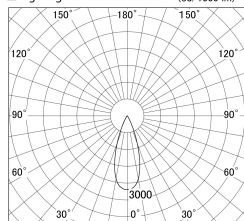

■ Lighting Distribution Curve (cd/1000 lm)