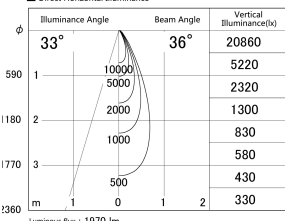

Item no. DD161-2035MB9030

Series Name: AMMA Φ 80 series Lens type adjustable Antiglare (DD161-AG)

■ Lighting Distribution Curve (cd/1000 lm)

Installation	Recessed mount
Type	AMMA Φ80 series Lens type adjustable Antiglare (DD161-AG)
Fixture wattage	21W
Beam angle	36
Color Temp.	3000K
CRI	Ra>90
Luminous	1969 lm
Body	Die-castaluminumalloy
Body finish	N/A
Trim finish	Black
Reflector finish	Mirror
IP Rate	IP20
Light source	COB module
Input Voltage	AC220~240V
Dimming Type	Non-Dimmable
Certificate	CE,CCC
Cut Hole	80mm