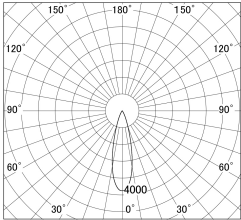

■ Lighting Distribution Curve (cd/1000 lm)