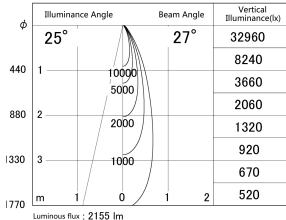

Item no. DD161-2525MB9030

Series Name: AMMA Φ 80 series Lens type adjustable Antiglare (DD161-AG)

■ Lighting Distribution Curve (cd/1000 lm)

Installation	Recessed mount
Type	AMMA Φ80 series Lens type adjustable Antiglare (DD161-AG)
Fixture wattage	24W
Beam angle	27
Color Temp.	3000K
CRI	Ra>90
Luminous	2156 lm
Body	Die-cast aluminum alloy
Body finish	N/A
Trim finish	Black
Reflector finish	Mirror
IP Rate	IP20
Light source	COB module
Input Voltage	AC220~240V
Dimming Type	Non-Dimmable
Certificate	CE,CCC
Cut Hole	80mm