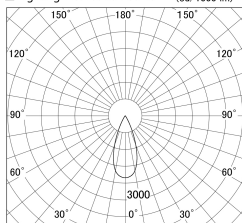

■ Lighting Distribution Curve (cd/1000 lm)