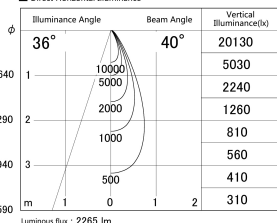

Item no. DD161-2540MB9030

Series Name: AMMA Φ 80 series Lens type adjustable Antiglare (DD161-AG)

■ Lighting Distribution Curve (cd/1000 lm)

Installation	Recessed mount
Type	AMMA Φ80 series Lens type adjustable Antiglare (DD161-AG)
Fixture wattage	24W
Beam angle	40
Color Temp.	3000K
CRI	Ra>90
Luminous	2266 lm
Body	Die-castaluminumalloy
Body finish	N/A
Trim finish	Black
Reflector finish	Mirror
IP Rate	IP20
Light source	COB module
Input Voltage	AC220~240V
Dimming Type	Non-Dimmable
Certificate	CE,CCC
Cut Hole	80mm