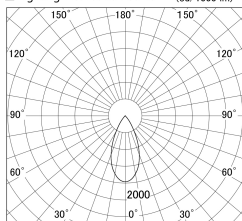

■ Lighting Distribution Curve (cd/1000 lm)