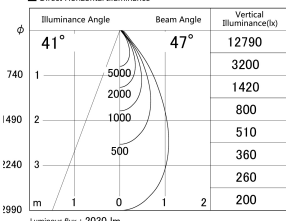

Item no. DD161-2545MB9030

Series Name: AMMA Φ 80 series Lens type adjustable Antiglare (DD161-AG)

■ Lighting Distribution Curve (cd/1000 lm)

Installation	Recessed mount
Type	AMMA Φ80 series Lens type adjustable Antiglare (DD161-AG)
Fixture wattage	24W
Beam angle	47
Color Temp.	3000K
CRI	Ra>90
Luminous	2032 lm
Body	Die-cast aluminum alloy
Body finish	N/A
Trim finish	Black
Reflector finish	Mirror
IP Rate	IP20
Light source	COB module
Input Voltage	AC220~240V
Dimming Type	Non-Dimmable
Certificate	CE,CCC
Cut Hole	80mm