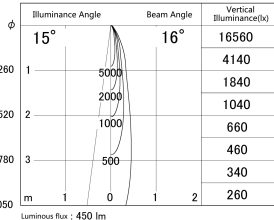

Item no. DD161-0515MB9035

Series Name: AMMA Φ 80 series Lens type adjustable Antiglare (DD161-AG)

■ Lighting Distribution Curve (cd/1000 lm)

Installation	Recessed mount
Type	AMMA Φ80 series Lens type adjustable Antiglare (DD161-AG)
Fixture wattage	5W
Beam angle	16
Color Temp.	3500K
CRI	Ra>90
Luminous	452 lm
Body	Die-cast aluminum alloy
Body finish	N/A
Trim finish	Black
Reflector finish	Mirror
IP Rate	IP20
Light source	COB module
Input Voltage	AC220~240V
Dimming Type	Non-Dimmable
Certificate	CE,CCC
Cut Hole	80mm