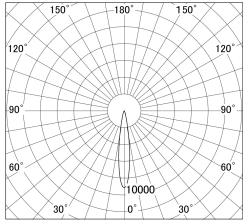

■ Lighting Distribution Curve (cd/1000 lm)