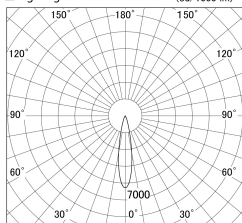

■ Lighting Distribution Curve (cd/1000 lm)