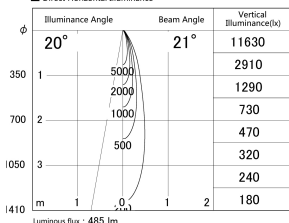

Item no. DD161-0520MB9035

Series Name: AMMA Φ80 series Lens type adjustable Antiglare (DD161-AG)

■ Lighting Distribution Curve (cd/1000 lm)

Installation	Recessed mount
Type	AMMA Φ80 series Lens type adjustable Antiglare (DD161-AG)
Fixture wattage	5W
Beam angle	21
Color Temp.	3500K
CRI	Ra>90
Luminous	484 lm
Body	Die-cast aluminum alloy
Body finish	N/A
Trim finish	Black
Reflector finish	Mirror
IP Rate	IP20
Light source	COB module
Input Voltage	AC220~240V
Dimming Type	Non-Dimmable
Certificate	CE,CCC
Cut Hole	80mm