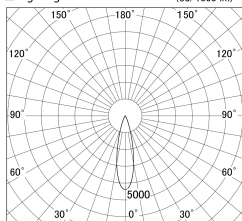

■ Lighting Distribution Curve (cd/1000 lm)