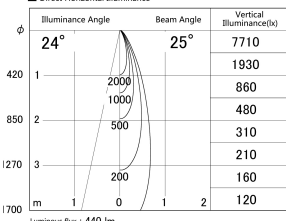

Item no. DD161-0525MB9035

Series Name: AMMA Φ80 series Lens type adjustable Antiglare (DD161-AG)

■ Lighting Distribution Curve (cd/1000 lm)

Installation	Recessed mount
Type	AMMA Φ80 series Lens type adjustable Antiglare (DD161-AG)
Fixture wattage	5W
Beam angle	25
Color Temp.	3500K
CRI	Ra>90
Luminous	439 lm
Body	Die-cast aluminum alloy
Body finish	N/A
Trim finish	Black
Reflector finish	Mirror
IP Rate	IP20
Light source	COB module
Input Voltage	AC220~240V
Dimming Type	Non-Dimmable
Certificate	CE,CCC
Cut Hole	80mm