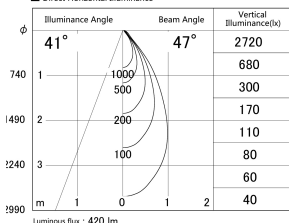

Item no. DD161-0545MB9035

Series Name: AMMA Φ 80 series Lens type adjustable Antiglare (DD161-AG)

■ Lighting Distribution Curve (cd/1000 lm)

Luminous flux : 420 lm

Installation	Recessed mount
Type	AMMA Φ80 series Lens type adjustable Antiglare (DD161-AG)
Fixture wattage	5W
Beam angle	47
Color Temp.	3500K
CRI	Ra>90
Luminous	421 lm
Body	Die-cast aluminum alloy
Body finish	N/A
Trim finish	Black
Reflector finish	Mirror
IP Rate	IP20
Light source	COB module
Input Voltage	AC220~240V
Dimming Type	Non-Dimmable
Certificate	CE,CCC
Cut Hole	80mm