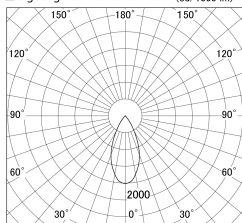

■ Lighting Distribution Curve (cd/1000 lm)