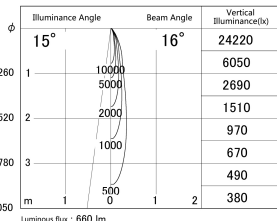

Item no. DD161-0815MB9035

Series Name: AMMA Φ 80 series Lens type adjustable Antiglare (DD161-AG)

■ Lighting Distribution Curve (cd/1000 lm)

Installation	Recessed mount
Type	AMMA Φ80 series Lens type adjustable Antiglare (DD161-AG)
Fixture wattage	7.5W
Beam angle	16
Color Temp.	3500K
CRI	Ra>90
Luminous	661 lm
Body	Die-cast aluminum alloy
Body finish	N/A
Trim finish	Black
Reflector finish	Mirror
IP Rate	IP20
Light source	COB module
Input Voltage	AC220~240V
Dimming Type	Non-Dimmable
Certificate	CE,CCC
Cut Hole	80mm