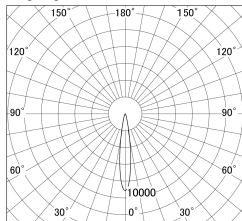

■ Lighting Distribution Curve (cd/1000 lm)