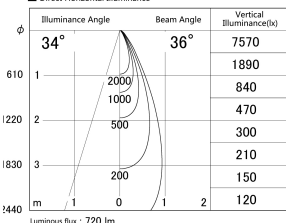

Item no. DD161-0835MB9035

Series Name: AMMA Φ 80 series Lens type adjustable Antiglare (DD161-AG)

■ Lighting Distribution Curve (cd/1000 lm)

Installation	Recessed mount
Type	AMMA Φ80 series Lens type adjustable Antiglare (DD161-AG)
Fixture wattage	7.5W
Beam angle	36
Color Temp.	3500K
CRI	Ra>90
Luminous	721 lm
Body	Die-cast aluminum alloy
Body finish	N/A
Trim finish	Black
Reflector finish	Mirror
IP Rate	IP20
Light source	COB module
Input Voltage	AC220~240V
Dimming Type	Non-Dimmable
Certificate	CE,CCC
Cut Hole	80mm