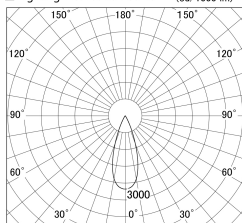

■ Lighting Distribution Curve (cd/1000 lm)