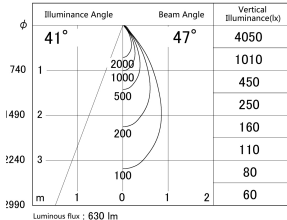

Item no. DD161-0845MB9035

Series Name: AMMA Φ80 series Lens type adjustable Antiglare (DD161-AG)

■ Lighting Distribution Curve (cd/1000 lm)

Installation	Recessed mount
Type	AMMA Φ80 series Lens type adjustable Antiglare (DD161-AG)
Fixture wattage	7.5W
Beam angle	47
Color Temp.	3500K
CRI	Ra>90
Luminous	628 lm
Body	Die-cast aluminum alloy
Body finish	N/A
Trim finish	Black
Reflector finish	Mirror
IP Rate	IP20
Light source	COB module
Input Voltage	AC220~240V
Dimming Type	Non-Dimmable
Certificate	CE,CCC
Cut Hole	80mm