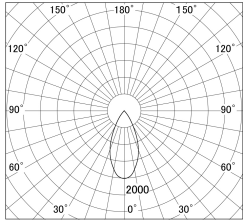

■ Lighting Distribution Curve (cd/1000 lm)