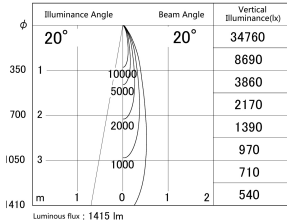

Item no. DD161-1520MB9035

Series Name: AMMA Φ80 series Lens type adjustable Antiglare (DD161-AG)

■ Lighting Distribution Curve (cd/1000 lm)

Installation	Recessed mount
Type	
Fixture wattage	14W
Beam angle	20
Color Temp.	3500K
CRI	Ra>90
Luminous	1416 lm
Body	Die-castaluminumalloy
Body finish	N/A
Trim finish	Black
Reflector finish	Mirror
IP Rate	IP20
Light source	COB module
Input Voltage	AC220~240V
Dimming Type	Non-Dimmable
Certificate	CE,CCC
Cut Hole	80mm