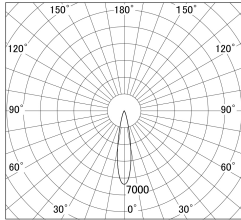

■ Lighting Distribution Curve (cd/1000 lm)