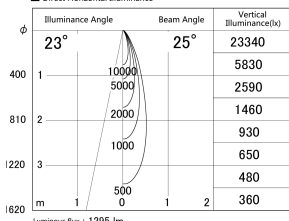

Item no. DD161-1525MB9035

Series Name: AMMA Φ 80 series Lens type adjustable Antiglare (DD161-AG)

■ Lighting Distribution Curve (cd/1000 lm)

Installation	Recessed mount
Type	AMMA Φ80 series Lens type adjustable Antiglare (DD161-AG)
Fixture wattage	14W
Beam angle	25
Color Temp.	3500K
CRI	Ra>90
Luminous	1293 lm
Body	Die-cast aluminum alloy
Body finish	N/A
Trim finish	Black
Reflector finish	Mirror
IP Rate	IP20
Light source	COB module
Input Voltage	AC220~240V
Dimming Type	Non-Dimmable
Certificate	CE,CCC
Cut Hole	80mm