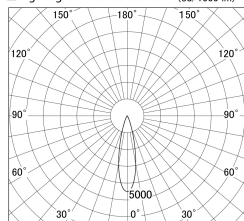

■ Lighting Distribution Curve (cd/1000 lm)