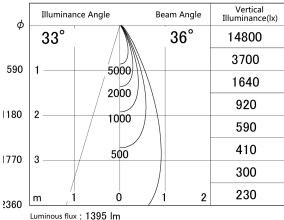

Item no. DD161-1535MB9035

Series Name: AMMA Φ80 series Lens type adjustable Antiglare (DD161-AG)

■ Lighting Distribution Curve (cd/1000 lm)

Installation	Recessed mount
Type	
Fixture wattage	14W
Beam angle	36
Color Temp.	3500K
CRI	Ra>90
Luminous	1397 lm
Body	Die-cast aluminum alloy
Body finish	N/A
Trim finish	Black
Reflector finish	Mirror
IP Rate	IP20
Light source	COB module
Input Voltage	AC220~240V
Dimming Type	Non-Dimmable
Certificate	CE,CCC
Cut Hole	80mm