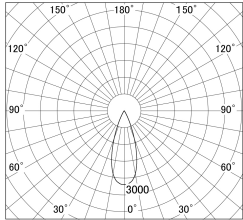

■ Lighting Distribution Curve (cd/1000 lm)