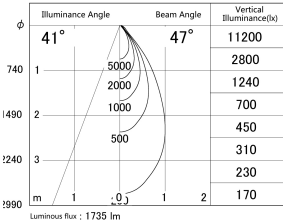

Item no. DD161-2045MB9035

Series Name: AMMA Φ 80 series Lens type adjustable Antiglare (DD161-AG)

■ Lighting Distribution Curve (cd/1000 lm)

Luminous flux : 1735 lm

Installation	Recessed mount
Type	AMMA Φ80 series Lens type adjustable Antiglare (DD161-AG)
Fixture wattage	21W
Beam angle	47
Color Temp.	3500K
CRI	Ra>90
Luminous	1733 lm
Body	Die-cast aluminum alloy
Body finish	N/A
Trim finish	Black
Reflector finish	Mirror
IP Rate	IP20
Light source	COB module
Input Voltage	AC220~240V
Dimming Type	Non-Dimmable
Certificate	CE,CCC
Cut Hole	80mm