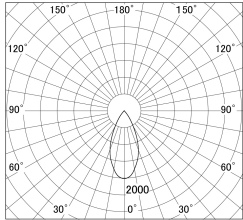

■ Lighting Distribution Curve (cd/1000 lm)