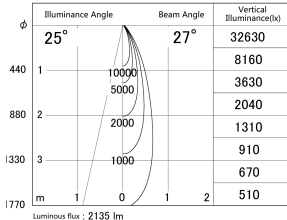

Item no. DD161-2525MB9035

Series Name: AMMA Φ80 series Lens type adjustable Antiglare (DD161-AG)

■ Lighting Distribution Curve (cd/1000 lm)

Installation	Recessed mount
Type	AMMA Φ80 series Lens type adjustable Antiglare (DD161-AG)
Fixture wattage	24W
Beam angle	27
Color Temp.	3500K
CRI	Ra>90
Luminous	2134 lm
Body	Die-cast aluminum alloy
Body finish	N/A
Trim finish	Black
Reflector finish	Mirror
IP Rate	IP20
Light source	COB module
Input Voltage	AC220~240V
Dimming Type	Non-Dimmable
Certificate	CE,CCC
Cut Hole	80mm