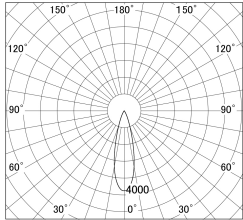

■ Lighting Distribution Curve (cd/1000 lm)