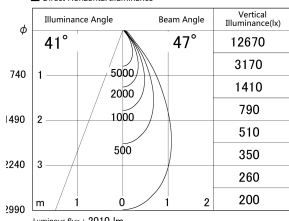

Item no. DD161-2545MB9035

Series Name: AMMA Φ 80 series Lens type adjustable Antiglare (DD161-AG)

■ Lighting Distribution Curve (cd/1000 lm)

Luminous flux : 2010 lm

Installation	Recessed mount
Type	AMMA Φ80 series Lens type adjustable Antiglare (DD161-AG)
Fixture wattage	24W
Beam angle	47
Color Temp.	3500K
CRI	Ra>90
Luminous	2012 lm
Body	Die-cast aluminum alloy
Body finish	N/A
Trim finish	Black
Reflector finish	Mirror
IP Rate	IP20
Light source	COB module
Input Voltage	AC220~240V
Dimming Type	Non-Dimmable
Certificate	CE,CCC
Cut Hole	80mm