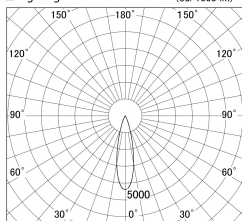

■ Lighting Distribution Curve (cd/1000 lm)