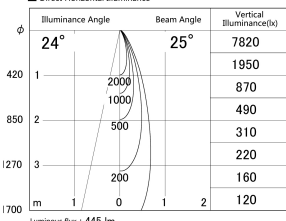

Item no. DD161-0525MB9040

Series Name: AMMA Φ80 series Lens type adjustable Antiglare (DD161-AG)

■ Lighting Distribution Curve (cd/1000 lm)

Installation	Recessed mount
Type	AMMA Φ80 series Lens type adjustable Antiglare (DD161-AG)
Fixture wattage	5W
Beam angle	25
Color Temp.	4000K
CRI	Ra>90
Luminous	445 lm
Body	Die-cast aluminum alloy
Body finish	N/A
Trim finish	Black
Reflector finish	Mirror
IP Rate	IP20
Light source	COB module
Input Voltage	AC220~240V
Dimming Type	Non-Dimmable
Certificate	CE,CCC
Cut Hole	80mm