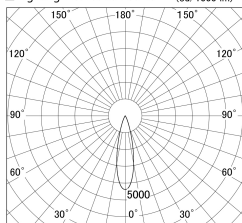

■ Lighting Distribution Curve (cd/1000 lm)