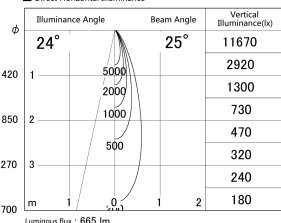

Item no. DD161-0825MB9040

Series Name: AMMA Φ 80 series Lens type adjustable Antiglare (DD161-AG)

■ Lighting Distribution Curve (cd/1000 lm)

Installation	Recessed mount
Type	AMMA Φ80 series Lens type adjustable Antiglare (DD161-AG)
Fixture wattage	7.5W
Beam angle	25
Color Temp.	4000K
CRI	Ra>90
Luminous	664 lm
Body	Die-cast aluminum alloy
Body finish	N/A
Trim finish	Black
Reflector finish	Mirror
IP Rate	IP20
Light source	COB module
Input Voltage	AC220~240V
Dimming Type	Non-Dimmable
Certificate	CE,CCC
Cut Hole	80mm