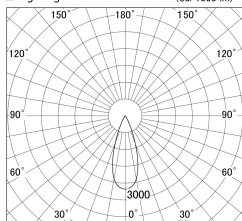

■ Lighting Distribution Curve (cd/1000 lm)