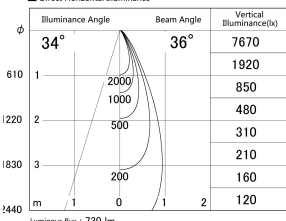

Item no. DD161-0835MB9040

Series Name: AMMA Φ80 series Lens type adjustable Antiglare (DD161-AG)

■ Lighting Distribution Curve (cd/1000 lm)

Installation	Recessed mount
Type	AMMA Φ80 series Lens type adjustable Antiglare (DD161-AG)
Fixture wattage	7.5W
Beam angle	36
Color Temp.	4000K
CRI	Ra>90
Luminous	731 lm
Body	Die-cast aluminum alloy
Body finish	N/A
Trim finish	Black
Reflector finish	Mirror
IP Rate	IP20
Light source	COB module
Input Voltage	AC220~240V
Dimming Type	Non-Dimmable
Certificate	CE,CCC
Cut Hole	80mm