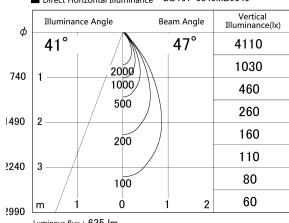

Item no. DD161-0845MB9040

Series Name: AMMA Φ 80 series Lens type adjustable Antiglare (DD161-AG)

■ Lighting Distribution Curve (cd/1000 lm)

Installation	Recessed mount
Type	AMMA Φ80 series Lens type adjustable Antiglare (DD161-AG)
Fixture wattage	7.5W
Beam angle	47
Color Temp.	4000K
CRI	Ra>90
Luminous	637 lm
Body	Die-cast aluminum alloy
Body finish	N/A
Trim finish	Black
Reflector finish	Mirror
IP Rate	IP20
Light source	COB module
Input Voltage	AC220~240V
Dimming Type	Non-Dimmable
Certificate	CE,CCC
Cut Hole	80mm