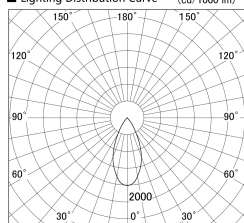

■ Lighting Distribution Curve (cd/1000 lm)