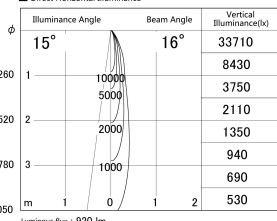

Item no. DD161-1015MB9040

Series Name: AMMA Φ 80 series Lens type adjustable Antiglare (DD161-AG)

■ Lighting Distribution Curve (cd/1000 lm)

Installation	Recessed mount
Type	AMMA Φ80 series Lens type adjustable Antiglare (DD161-AG)
Fixture wattage	10.5W
Beam angle	16
Color Temp.	4000K
CRI	Ra>90
Luminous	920 lm
Body	Die-cast aluminum alloy
Body finish	N/A
Trim finish	Black
Reflector finish	Mirror
IP Rate	IP20
Light source	COB module
Input Voltage	AC220~240V
Dimming Type	Non-Dimmable
Certificate	CE,CCC
Cut Hole	80mm