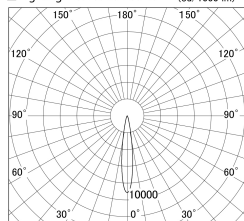

■ Lighting Distribution Curve (cd/1000 lm)