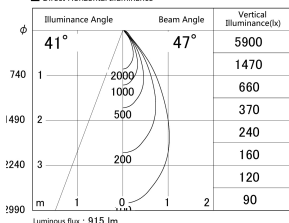

Item no. DD161-1045MB9040

Series Name: AMMA Φ 80 series Lens type adjustable Antiglare (DD161-AG)

■ Lighting Distribution Curve (cd/1000 lm)

Installation	Recessed mount
Type	AMMA Φ80 series Lens type adjustable Antiglare (DD161-AG)
Fixture wattage	10.5W
Beam angle	47
Color Temp.	4000K
CRI	Ra>90
Luminous	913 lm
Body	Die-cast aluminum alloy
Body finish	N/A
Trim finish	Black
Reflector finish	Mirror
IP Rate	IP20
Light source	COB module
Input Voltage	AC220~240V
Dimming Type	Non-Dimmable
Certificate	CE,CCC
Cut Hole	80mm