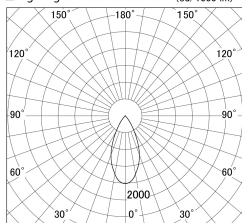

■ Lighting Distribution Curve (cd/1000 lm)