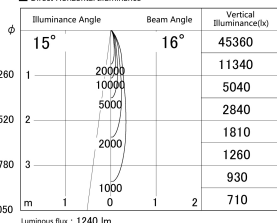

Item no. DD161-1515MB9040

Series Name: AMMA Φ 80 series Lens type adjustable Antiglare (DD161-AG)

■ Lighting Distribution Curve (cd/1000 lm)

Installation	Recessed mount
Type	AMMA Φ80 series Lens type adjustable Antiglare (DD161-AG)
Fixture wattage	14W
Beam angle	16
Color Temp.	4000K
CRI	Ra>90
Luminous	1238 lm
Body	Die-cast aluminum alloy
Body finish	N/A
Trim finish	Black
Reflector finish	Mirror
IP Rate	IP20
Light source	COB module
Input Voltage	AC220~240V
Dimming Type	Non-Dimmable
Certificate	CE,CCC
Cut Hole	80mm