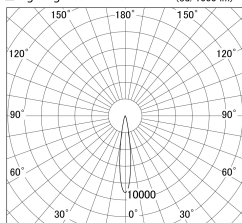

■ Lighting Distribution Curve (cd/1000 lm)