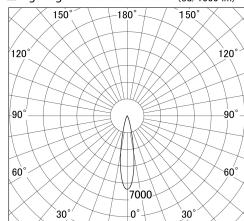

■ Lighting Distribution Curve (cd/1000 lm)