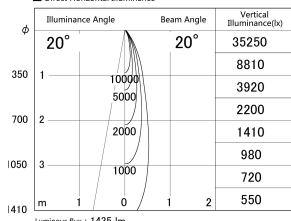

Item no. DD161-1520MB9040

Series Name: AMMA Φ 80 series Lens type adjustable Antiglare (DD161-AG)

■ Lighting Distribution Curve (cd/1000 lm)

Installation	Recessed mount
Type	AMMA Φ80 series Lens type adjustable Antiglare (DD161-AG)
Fixture wattage	14W
Beam angle	20
Color Temp.	4000K
CRI	Ra>90
Luminous	1436 lm
Body	Die-cast aluminum alloy
Body finish	N/A
Trim finish	Black
Reflector finish	Mirror
IP Rate	IP20
Light source	COB module
Input Voltage	AC220~240V
Dimming Type	Non-Dimmable
Certificate	CE,CCC
Cut Hole	80mm