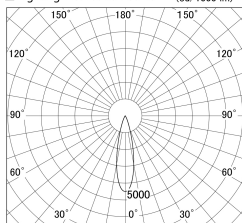

■ Lighting Distribution Curve (cd/1000 lm)