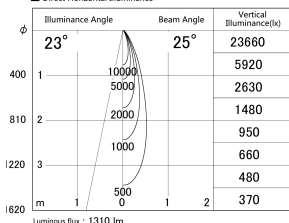

Item no. DD161-1525MB9040

Series Name: AMMA Φ 80 series Lens type adjustable Antiglare (DD161-AG)

■ Lighting Distribution Curve (cd/1000 lm)

Installation	Recessed mount
Type	AMMA Φ80 series Lens type adjustable Antiglare (DD161-AG)
Fixture wattage	14W
Beam angle	25
Color Temp.	4000K
CRI	Ra>90
Luminous	1311 lm
Body	Die-cast aluminum alloy
Body finish	N/A
Trim finish	Black
Reflector finish	Mirror
IP Rate	IP20
Light source	COB module
Input Voltage	AC220~240V
Dimming Type	Non-Dimmable
Certificate	CE,CCC
Cut Hole	80mm