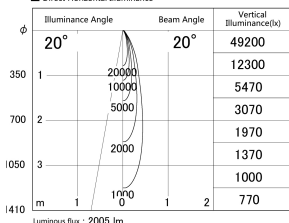

Item no. DD161-2020MB9040

Series Name: AMMA Φ80 series Lens type adjustable Antiglare (DD161-AG)

■ Lighting Distribution Curve (cd/1000 lm)

Installation	Recessed mount
Type	AMMA Φ80 series Lens type adjustable Antiglare (DD161-AG)
Fixture wattage	21W
Beam angle	20
Color Temp.	4000K
CRI	Ra>90
Luminous	2004 lm
Body	Die-cast aluminum alloy
Body finish	N/A
Trim finish	Black
Reflector finish	Mirror
IP Rate	IP20
Light source	COB module
Input Voltage	AC220~240V
Dimming Type	Non-Dimmable
Certificate	CE,CCC
Cut Hole	80mm