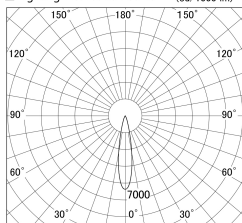

■ Lighting Distribution Curve (cd/1000 lm)