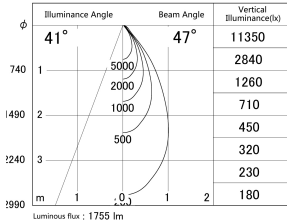

Item no. DD161-2045MB9040

Series Name: AMMA Φ80 series Lens type adjustable Antiglare (DD161-AG)

■ Lighting Distribution Curve (cd/1000 lm)

Installation	Recessed mount
Type	AMMA Φ80 series Lens type adjustable Antiglare (DD161-AG)
Fixture wattage	21W
Beam angle	47
Color Temp.	4000K
CRI	Ra>90
Luminous	1757 lm
Body	Die-cast aluminum alloy
Body finish	N/A
Trim finish	Black
Reflector finish	Mirror
IP Rate	IP20
Light source	COB module
Input Voltage	AC220~240V
Dimming Type	Non-Dimmable
Certificate	CE,CCC
Cut Hole	80mm