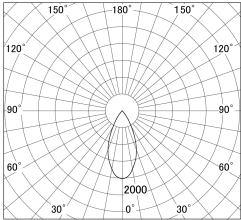

■ Lighting Distribution Curve (cd/1000 lm)