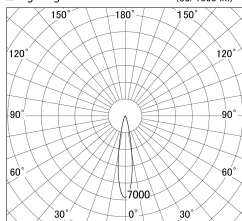

■ Lighting Distribution Curve (cd/1000 lm)