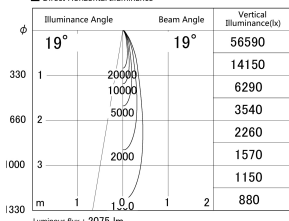

Item no. DD161-2520MB9040

Series Name: AMMA Φ80 series Lens type adjustable Antiglare (DD161-AG)

■ Lighting Distribution Curve (cd/1000 lm)

Installation	Recessed mount
Type	AMMA Φ80 series Lens type adjustable Antiglare (DD161-AG)
Fixture wattage	24W
Beam angle	19
Color Temp.	4000K
CRI	Ra>90
Luminous	2074 lm
Body	Die-cast aluminum alloy
Body finish	N/A
Trim finish	Black
Reflector finish	Mirror
IP Rate	IP20
Light source	COB module
Input Voltage	AC220~240V
Dimming Type	Non-Dimmable
Certificate	CE,CCC
Cut Hole	80mm