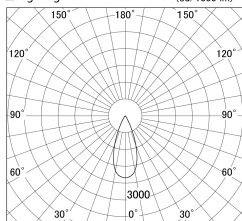

■ Lighting Distribution Curve (cd/1000 lm)