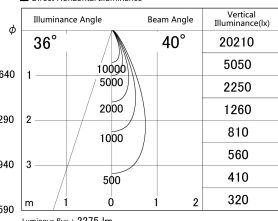

Item no. DD161-2540MB9040

Series Name: AMMA Φ 80 series Lens type adjustable Antiglare (DD161-AG)

■ Lighting Distribution Curve (cd/1000 lm)

Installation	Recessed mount
Type	AMMA Φ80 series Lens type adjustable Antiglare (DD161-AG)
Fixture wattage	24W
Beam angle	40
Color Temp.	4000K
CRI	Ra>90
Luminous	2275 lm
Body	Die-cast aluminum alloy
Body finish	N/A
Trim finish	Black
Reflector finish	Mirror
IP Rate	IP20
Light source	COB module
Input Voltage	AC220~240V
Dimming Type	Non-Dimmable
Certificate	CE,CCC
Cut Hole	80mm