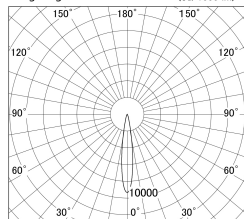

Item no. DD161-0515WW9027

Series Name: AMMA Φ80 series Lens type adjustable Antiglare (DD161-AG)

■ Lighting Distribution Curve (cd/1000 lm)

Installation	Recessed mount
Type	AMMA Φ80 series Lens type adjustable Antiglare (DD161-AG)
Fixture wattage	5W
Beam angle	16
Color Temp.	2700K
CRI	Ra>90
Luminous	428 lm
Body	Die-cast aluminum alloy
Body finish	N/A
Trim finish	White
Reflector finish	White
IP Rate	IP20
Light source	COB module
Input Voltage	AC220~240V
Dimming Type	Non-Dimmable
Certificate	CE,CCC
Cut Hole	80mm