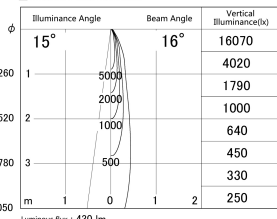

Item no. DD161-0515WW9027

Series Name: AMMA Φ80 series Lens type adjustable Antiglare (DD161-AG)

■ Lighting Distribution Curve (cd/1000 lm)

Installation	Recessed mount
Type	AMMA Φ80 series Lens type adjustable Antiglare (DD161-AG)
Fixture wattage	5W
Beam angle	16
Color Temp.	2700K
CRI	Ra>90
Luminous	428 lm
Body	Die-cast aluminum alloy
Body finish	N/A
Trim finish	White
Reflector finish	White
IP Rate	IP20
Light source	COB module
Input Voltage	AC220~240V
Dimming Type	Non-Dimmable
Certificate	CE,CCC
Cut Hole	80mm